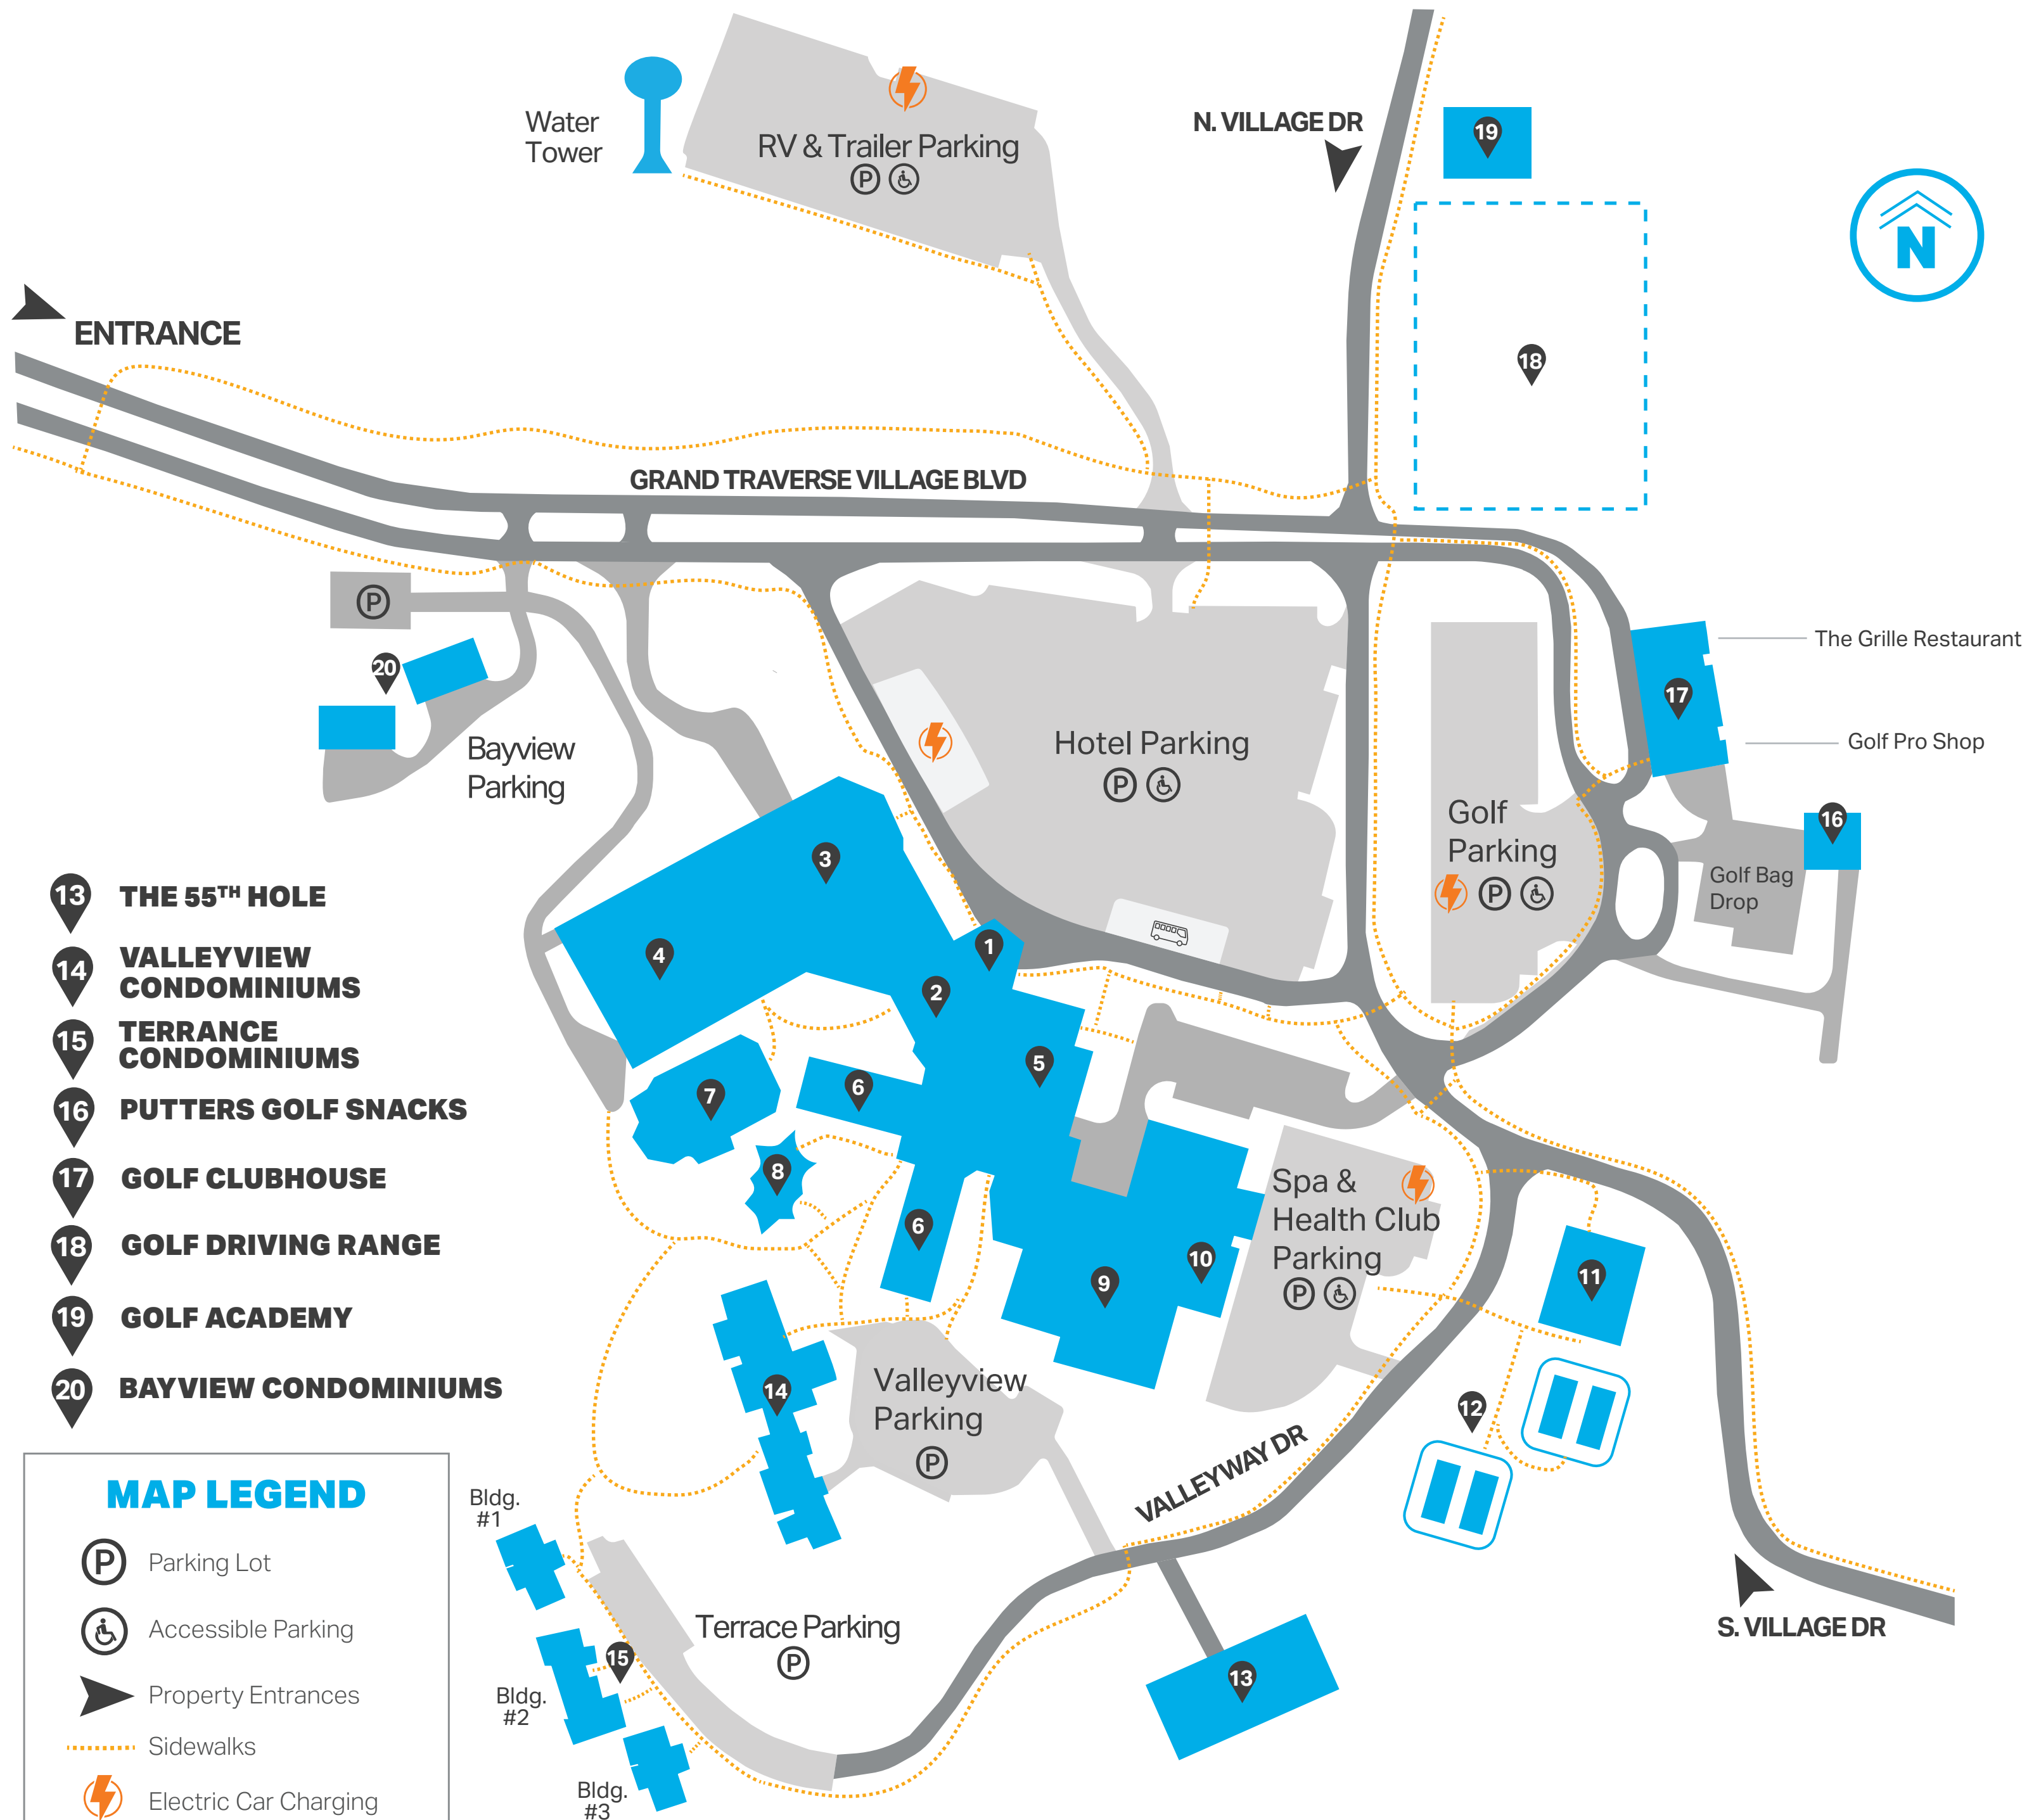

GRAND TRAVERSE RESORT AND SPA

- 13 **THE 55TH HOLE**
- 14 **VALLEYVIEW CONDOMINIUMS**
- 15 **TERRANCE CONDOMINIUMS**
- 16 **PUTTERS GOLF SNACKS**
- 17 **GOLF CLUBHOUSE**
- 18 **GOLF DRIVING RANGE**
- 19 **GOLF ACADEMY**
- 20 **BAYVIEW CONDOMINIUMS**

MAP LEGEND

- Parking Lot
- Accessible Parking
- Property Entrances
- Sidewalks
- Electric Car Charging
- BATA Bus Station

- 1 **VALET & BELLSTAND**
- 2 **GRAND LOBBY**
  Front Desk   Lobby Bar
  Concierge   NiiJii Restaurant
  The Den   Gallery of Shops
- 3 **TOWER**
  Guestrooms
  Aerie Restaurant & Lounge
  Gallery of Shops
- 4 **GOVERNORS' HALL**
- 5 **MICHIGAN BALLROOM**
- 6 **HOTEL GUESTROOMS**
- 7 **GOVERNORS' POOL**
- 8 **THE PAVILION**
- 9 **HEALTH CLUB**
  Fitness Center
  Indoor Tennis & Pickleball
  Indoor Pools & Hot Tubs
- 10 **SPA GRAND TRAVERSE**
- 11 **THE PLAZA**
- 12 **OUTDOOR TENNIS & PICKLEBALL COURTS**

For general assistance, call 231-534-6400.
See reverse for full property map.